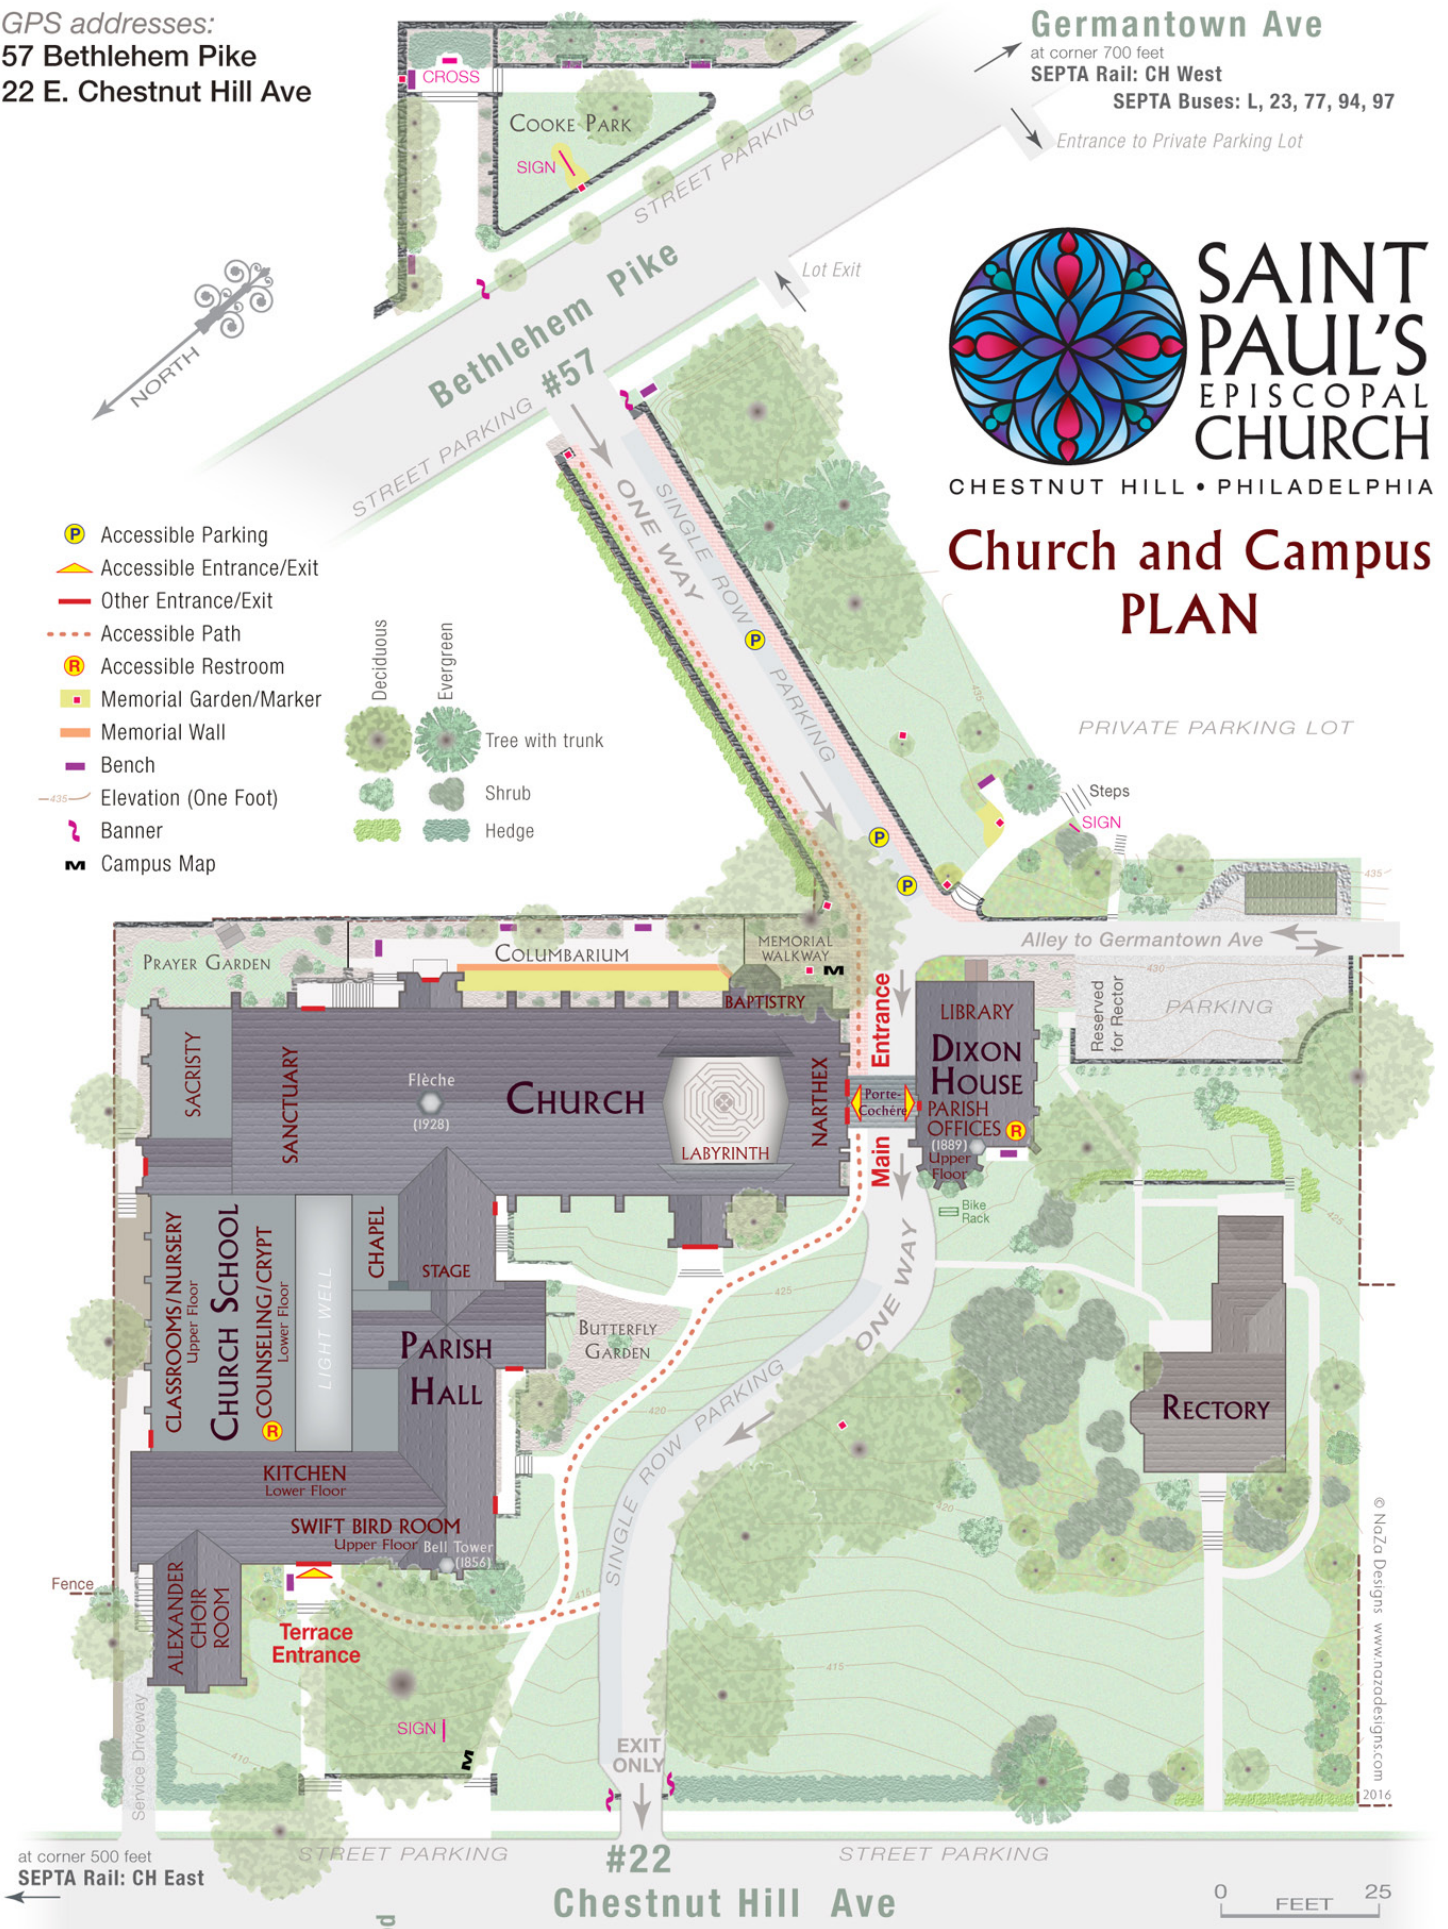

GPS addresses:
 57 Bethlehem Pike
 22 E. Chestnut Hill Ave

Germantown Ave
 at corner 700 feet
 SEPTA Rail: CH West
 SEPTA Buses: L, 23, 77, 94, 97
 Entrance to Private Parking Lot

**SAINT PAUL'S
 EPISCOPAL
 CHURCH**

CHESTNUT HILL • PHILADELPHIA

Church and Campus PLAN

- Accessible Parking
- Accessible Entrance/Exit
- Other Entrance/Exit
- Accessible Path
- Accessible Restroom
- Memorial Garden/Marker
- Memorial Wall
- Bench
- Elevation (One Foot)
- Banner
- Campus Map

- Deciduous
- Evergreen
- Tree with trunk
- Shrub
- Hedge

© Naza Designs www.nazadesigns.com 2016

at corner 500 feet
 SEPTA Rail: CH East

Medical Center

Norwood Ave

Our Mother of Consolation R.C. Church